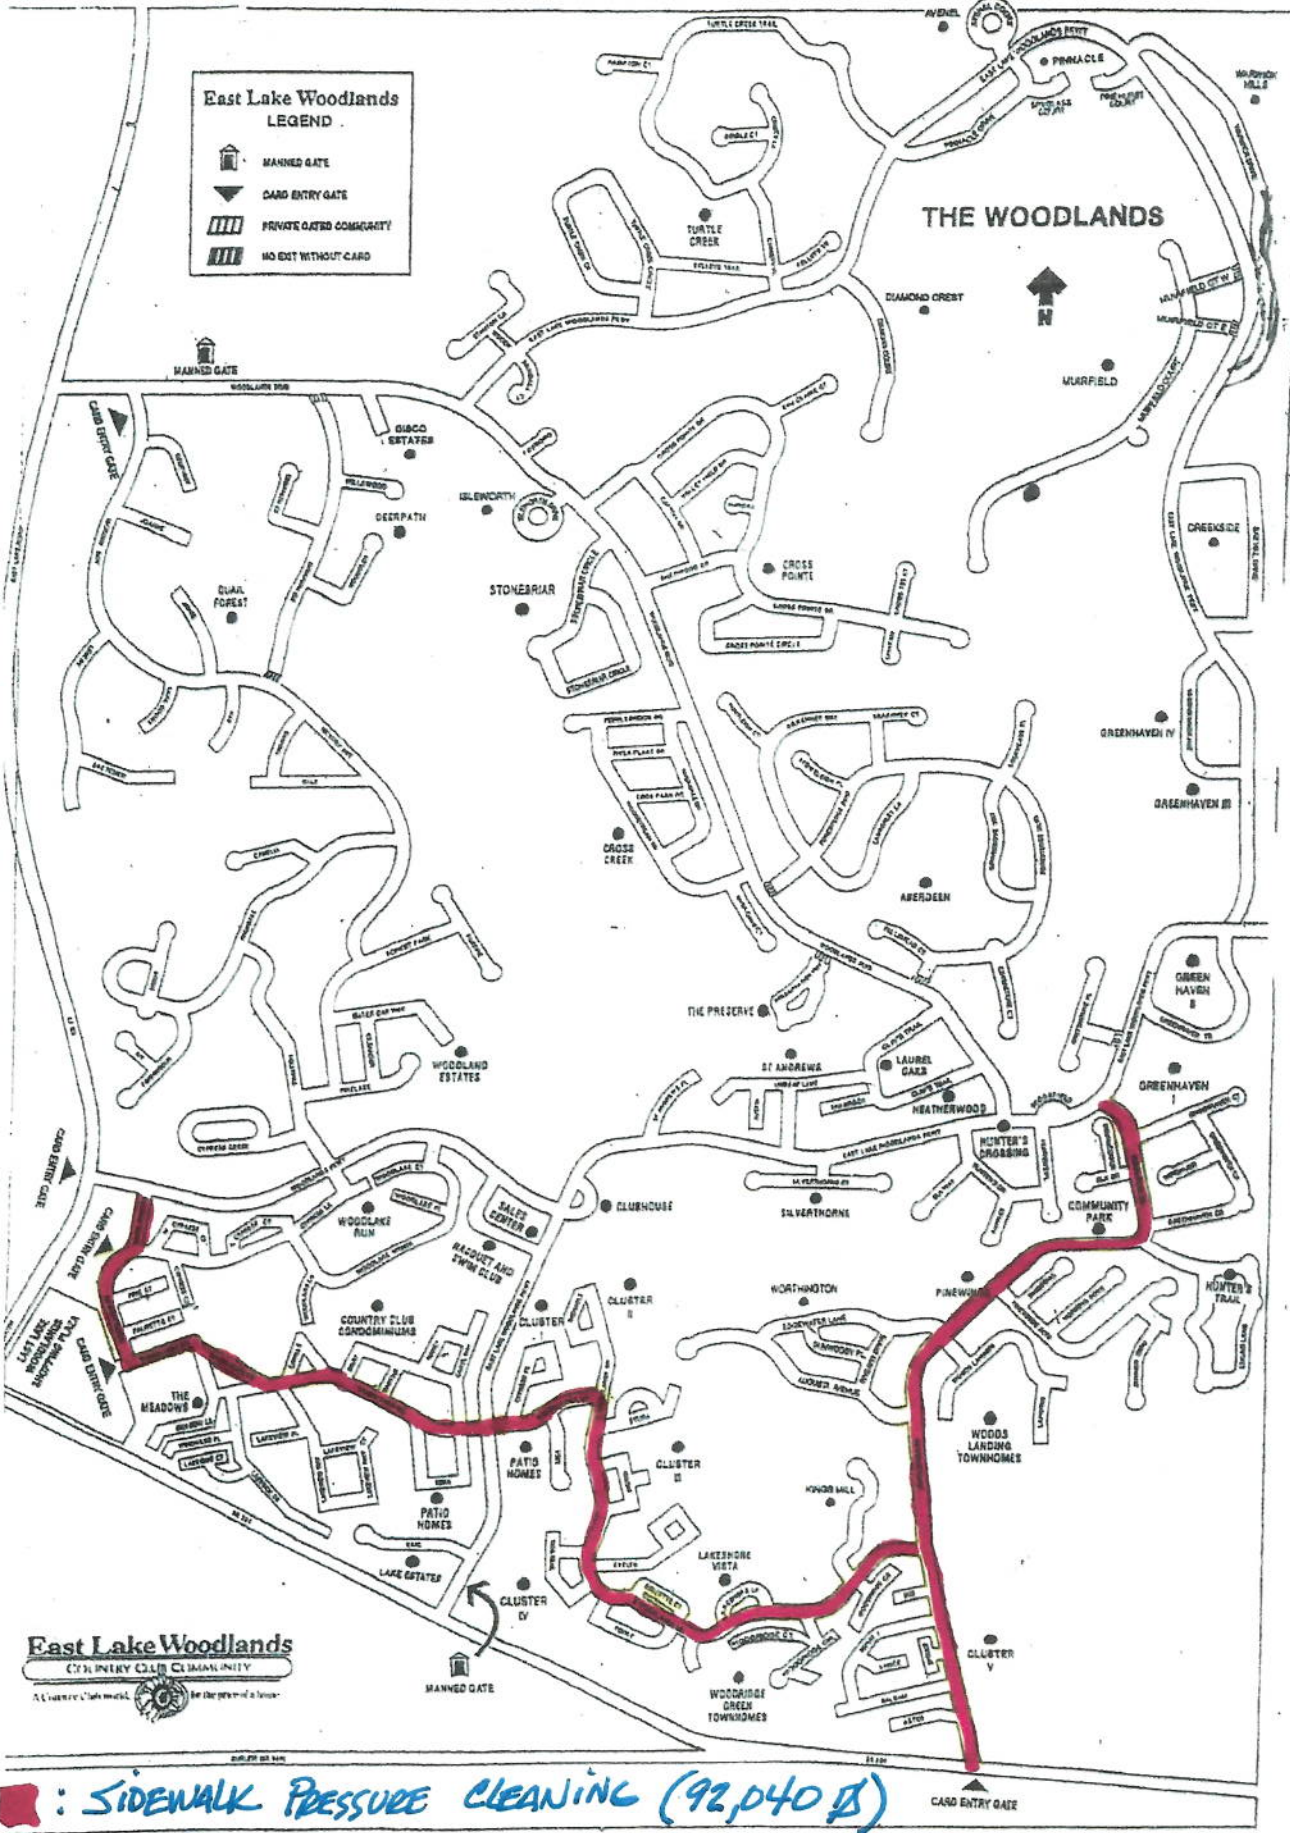

NOTICE OF ELWCA SIDEWALK PRESSURE WASHING

The services of Riptide Pressure Washing have been retained to clean the sidewalks shown on the attached map. This service will be performed:

APRIL 5 – APRIL 9

What you need to know:

1. The service will include the application of an algaecide to remove and deter mold and mildew.
 - The application of algaecide will emit an odor that some may find unpleasant. The odor is not harmful and will dissipate within a day or two.
 - Keep away from recently serviced areas, until the concrete is visibly dry.
2. For your safety, stay clear of the equipment and crew members at all times. Remain indoors while the crew is near your unit.

PRESSURE CLEAN "2021"

East Lake Woodlands LEGEND

- MANNED GATE
- CARD ENTRY GATE
- PRIVATE GATED COMMUNITY
- NO EXIT WITHOUT CARD

THE WOODLANDS

East Lake Woodlands
 COUNTRY CLUB COMMUNITY
 A Community of Homes

■ : SIDEWALK PRESSURE CLEANING (92,040 sq ft)

CARD ENTRY GATE